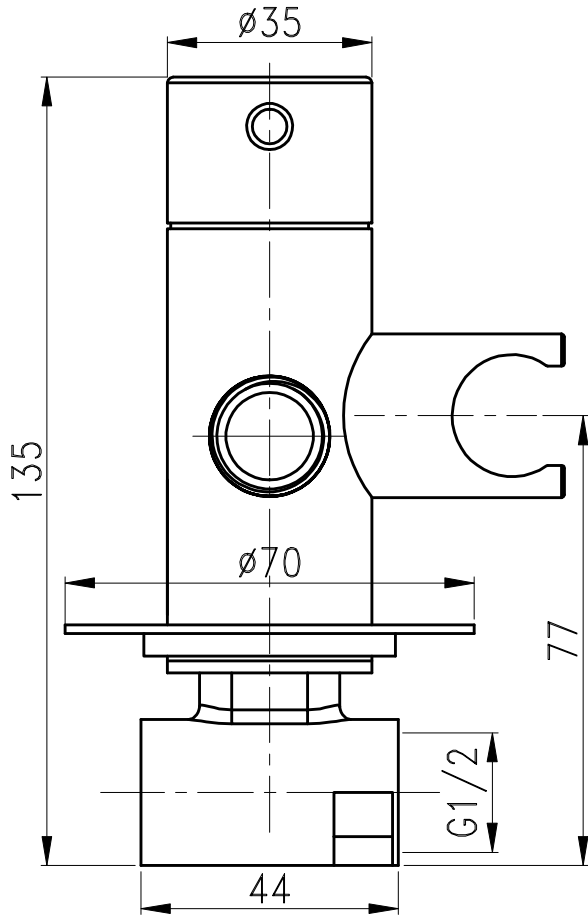

Dias Taizhoun Dias Sanitary Ware CO.,LTD

						Taizhou Dias Sanitary Ware CO.,LTD							
						Inwall Mixer							
												LT042101	
Desined						Standard							
Plotting													
Authorized													
Craftwork						Date							