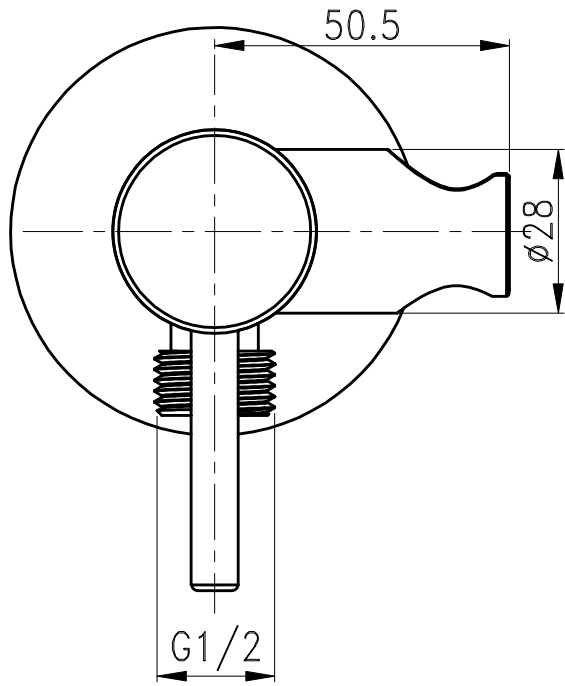

Dias Taizhoun Dias Sanitary Ware CO.,LTD

						Taizhou Dias Sanitary Ware CO.,LTD							
						Inwall Mixer							
												LT042101	
Desined						Standard							
Plotting													
Authorized													
Craftwork						Date							